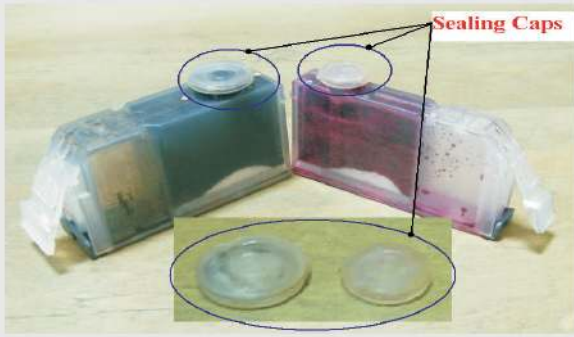

Sealing caps:

To avoid Leakage after refilling

The CLI-8 and PGI-5 cartridges are compatible with following printers:

- Canon PIXMA iP4200 Canon PIXMA iP4300
- Canon PIXMA iP4500 Canon PIXMA iP5200
- Canon PIXMA iP5200R Canon PIXMA iP6600D
- Canon PIXMA iP6700D Canon PIXMA MP500
- Canon PIXMA MP530 Canon PIXMA MP600
- Canon PIXMA Mp610 Canon PIXMA MP800
- Canon PIXMA MP800R Canon PIXMA MP810
- Canon PIXMA MP830 Canon PIXMA MP950
- Canon PIXMA MP960 Canon PIXMA Mp970
- Canon PIXMA MX850 Canon PIXMA Pro9000